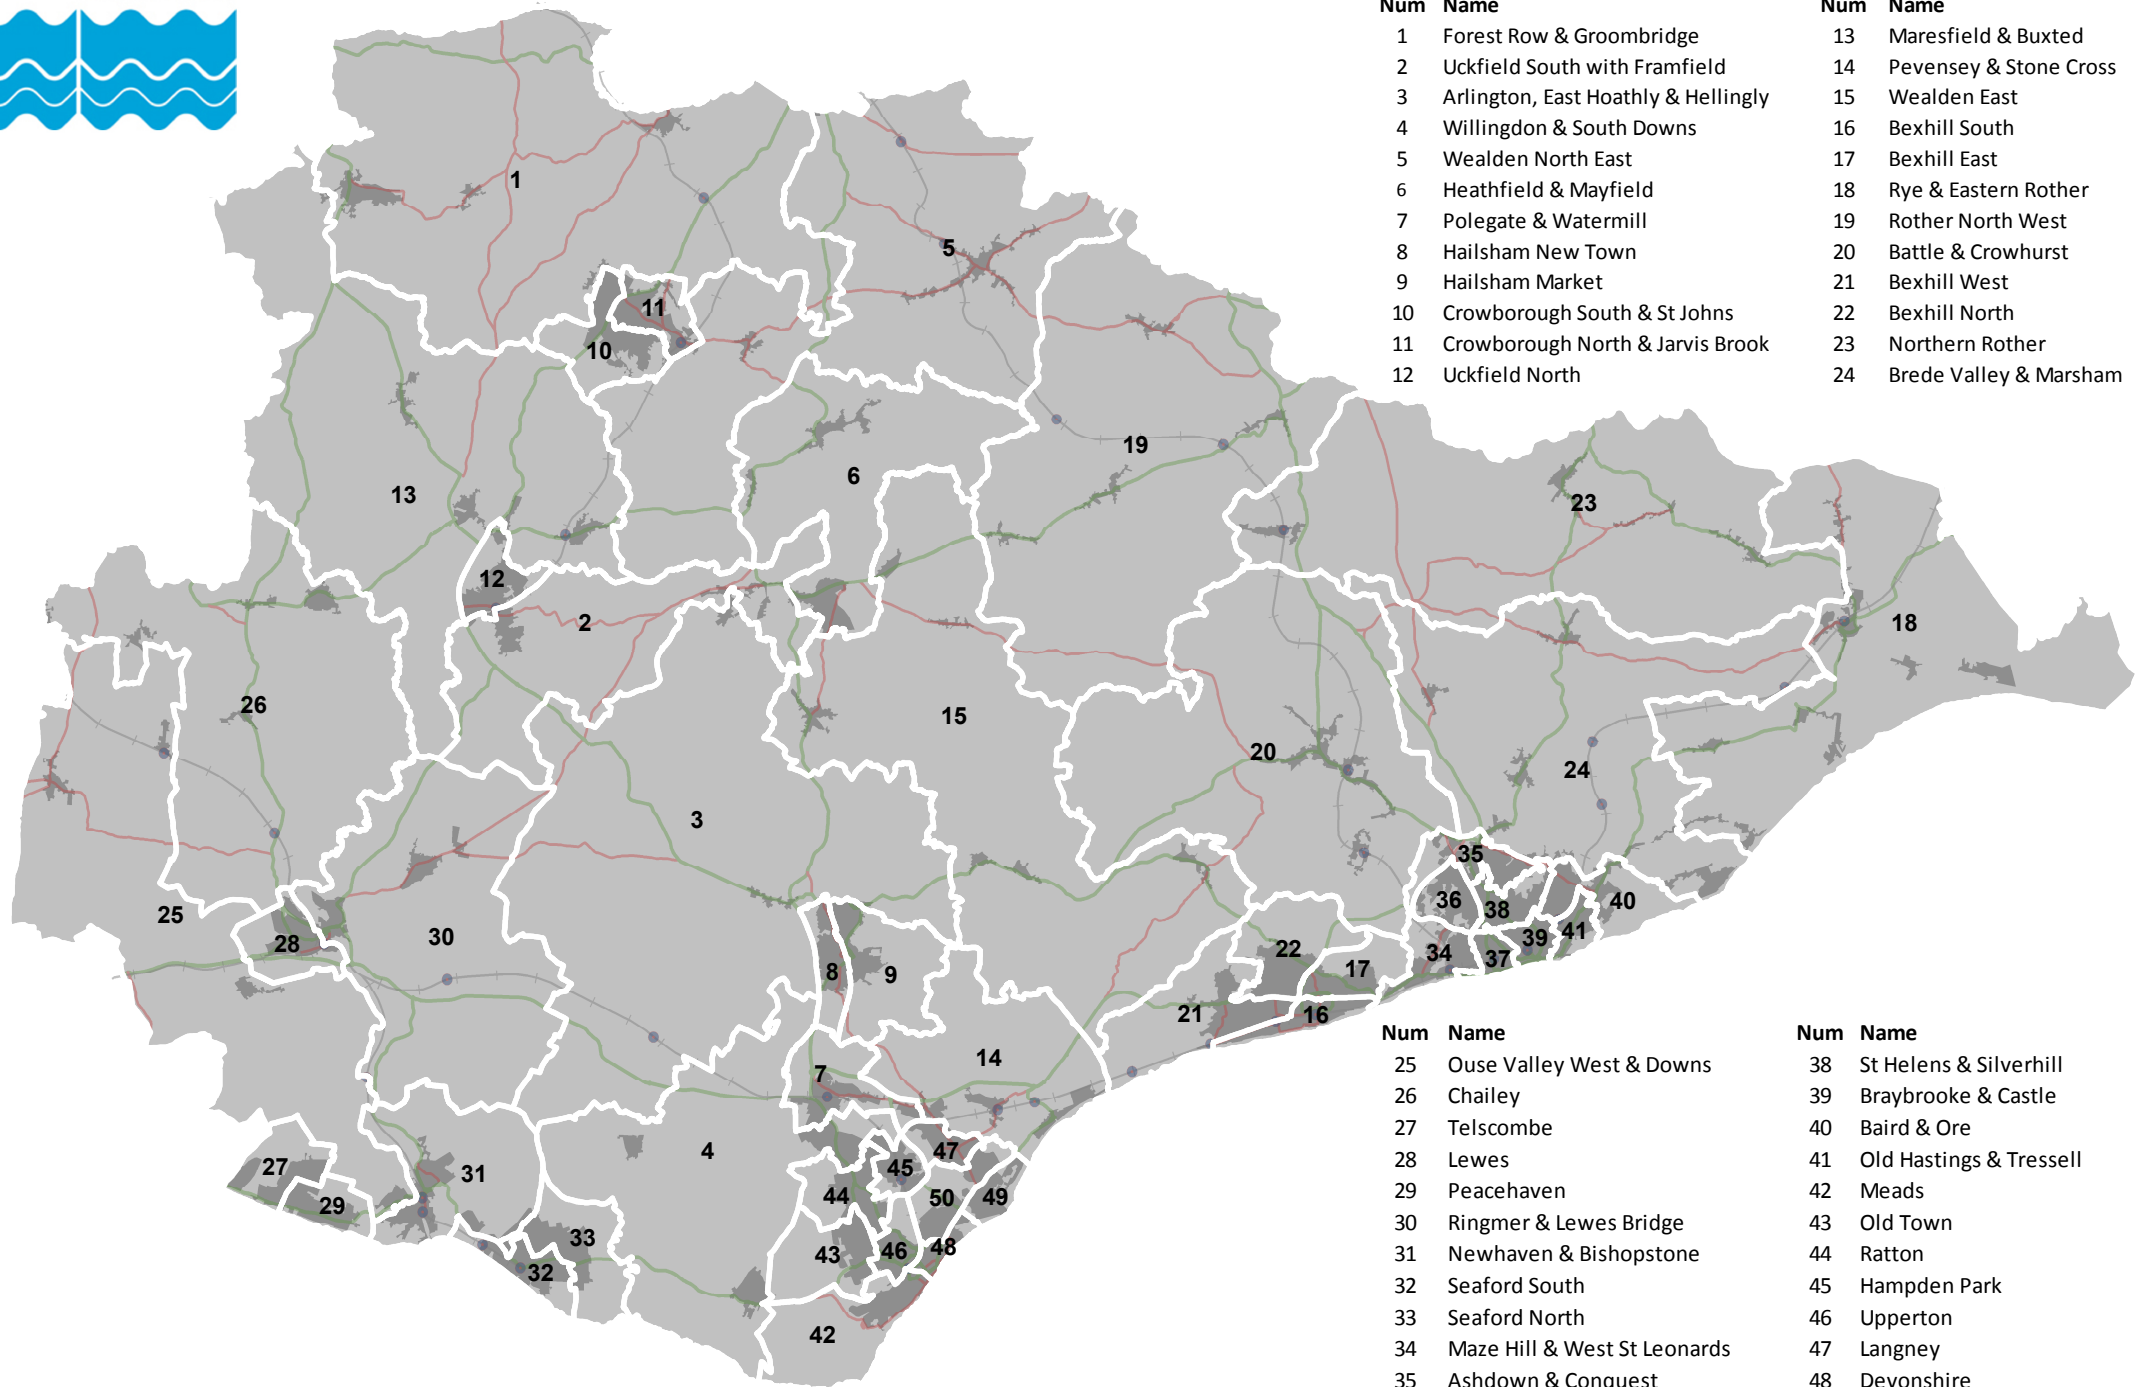

East Sussex County Council Electoral Divisions

Num	Name	Num	Name
1	Forest Row & Groombridge	13	Maresfield & Buxted
2	Uckfield South with Framfield	14	Pevensey & Stone Cross
3	Arlington, East Hoathly & Hellingly	15	Wealden East
4	Willingdon & South Downs	16	Bexhill South
5	Wealden North East	17	Bexhill East
6	Heathfield & Mayfield	18	Rye & Eastern Rother
7	Polegate & Watermill	19	Rother North West
8	Hailsham New Town	20	Battle & Crowhurst
9	Hailsham Market	21	Bexhill West
10	Crowborough South & St Johns	22	Bexhill North
11	Crowborough North & Jarvis Brook	23	Northern Rother
12	Uckfield North	24	Brede Valley & Marsham

Num	Name	Num	Name
25	Ouse Valley West & Downs	38	St Helens & Silverhill
26	Chailey	39	Braybrooke & Castle
27	Telscombe	40	Baird & Ore
28	Lewes	41	Old Hastings & Tressell
29	Peacehaven	42	Meads
30	Ringmer & Lewes Bridge	43	Old Town
31	Newhaven & Bishopstone	44	Ratton
32	Seaford South	45	Hampden Park
33	Seaford North	46	Upperton
34	Maze Hill & West St Leonards	47	Langney
35	Ashdown & Conquest	48	Devonshire
36	Hollington & Wishing Tree	49	Sovereign
37	Central St Leonards & Gensing	50	St Anthony's